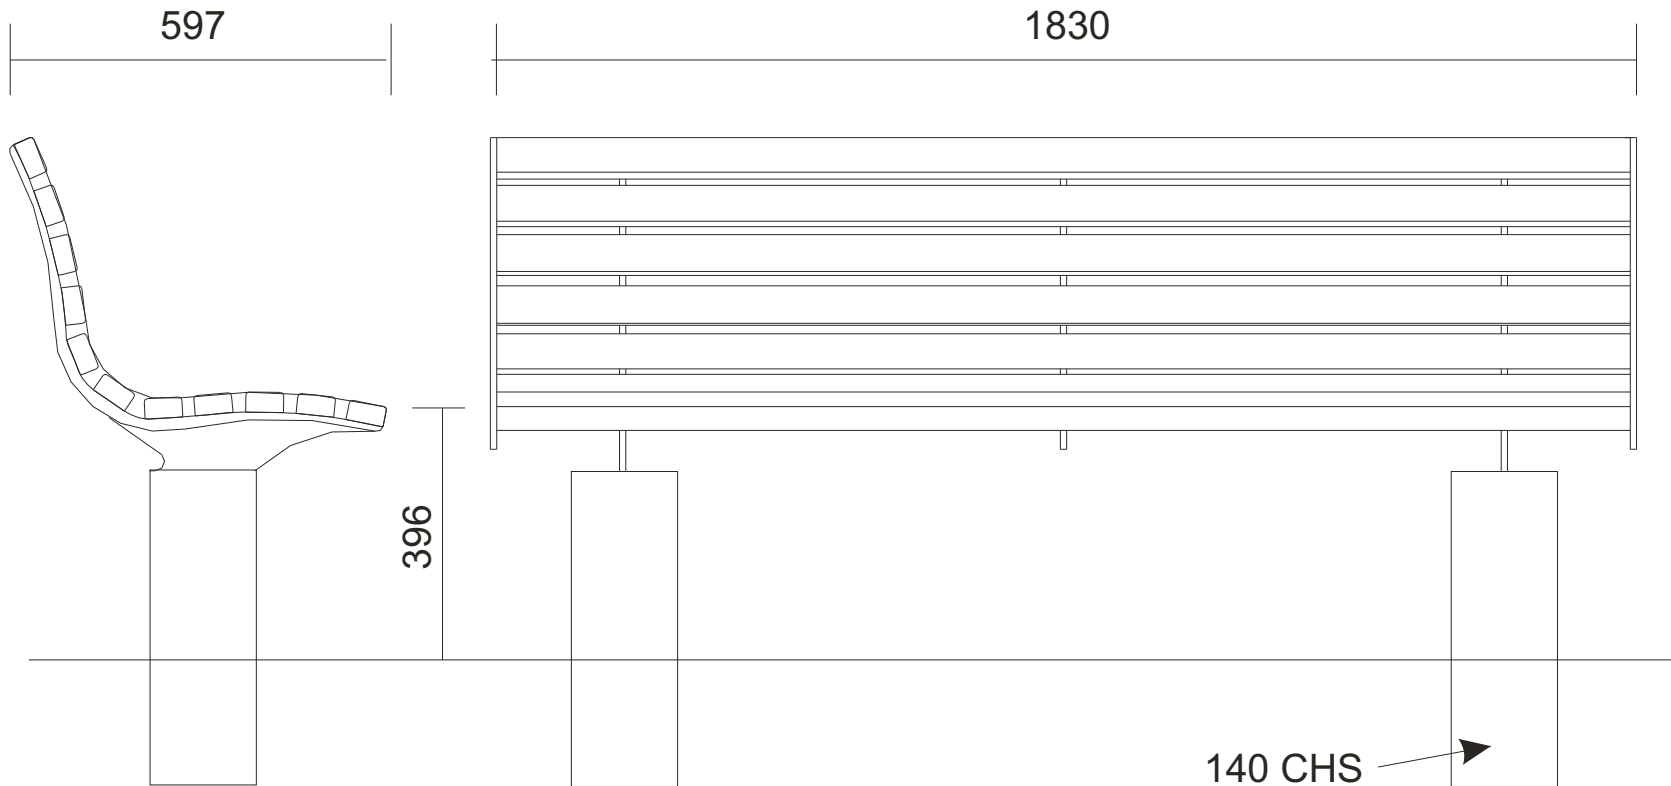

Product information

Type 599 Seat

Drawing No
DS-599

Drawn
NAK

Date
26.11.07

Scale
NTS

Checked

CIS Street Furniture
Albany Court
Blenheim Road
Ashbourne
DE6 1HA

T: 01335 300 234
F: 01335 300 353

Seat supplied in satin polished
stainless steel with treated Iroko slats

All Dimensions in mm