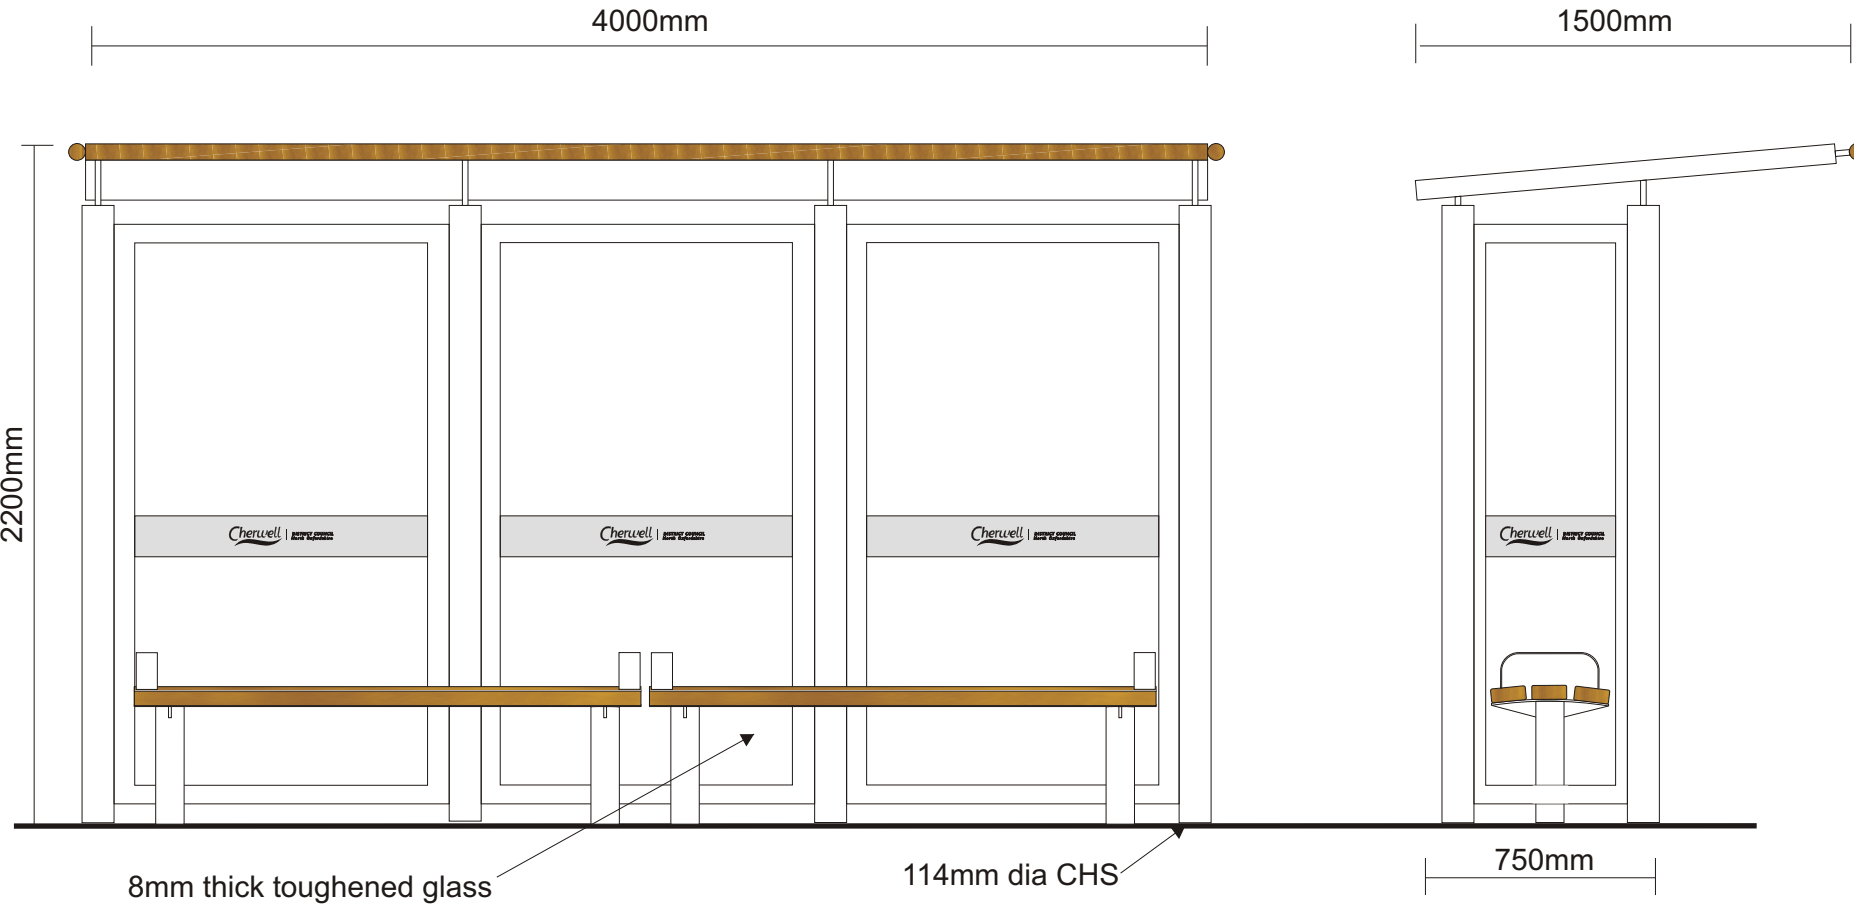

Product information

CIS Type 977ss Waiting Shelter

Drawing No.
DS-977ss

Drawn
NAK

Date
28.02.09

Scale
NTS

Checked

CIS Street Furniture
Albany Court
Blenheim Road
Ashbourne
DE6 1HA

T:01335 300 234
F:01335 300 353

sales@cis-streetfurniture
www.cis-streetfurniture.co.uk

©
DKT Group Ltd.
Trading as
CIS Street Furniture

Materials:
Available in Stainless Steel, grade 304 or 316
Galvanised Mild Steel, polyester powder coated
Seating optional