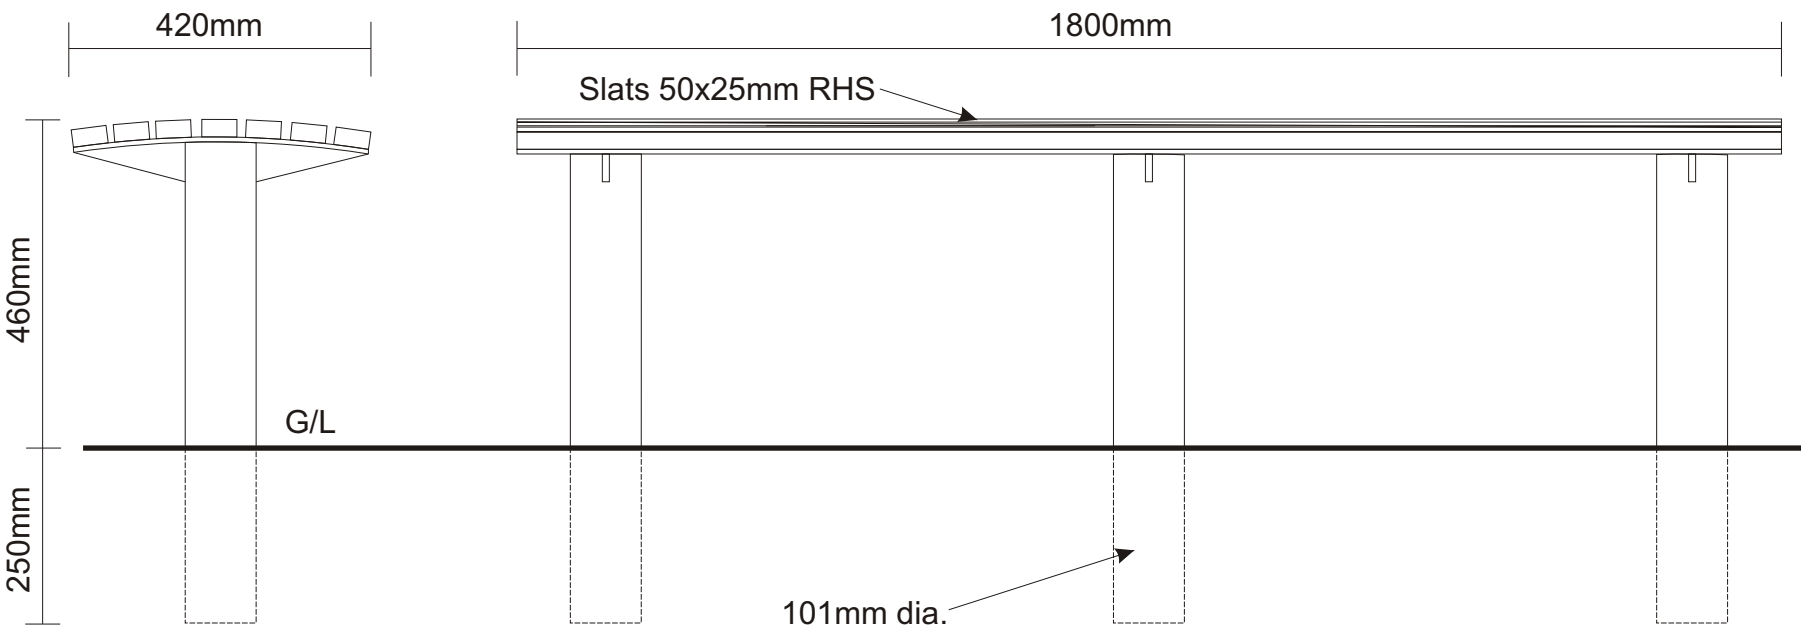

Scale

NTS

Checked

CIS Street Furniture
Albany Court
Blenheim Road
Ashbourne
DE6 1HA

T: 01335 300 234

F: 01335 300 353

sales@cis-streetfurniture.co.uk
www.cis-streetfurniture.co.uk

Details: Available in 1.1m long (2 legs)
1.5m long (2 legs) 1.8m long (3 legs)
2.4m long (4 legs)