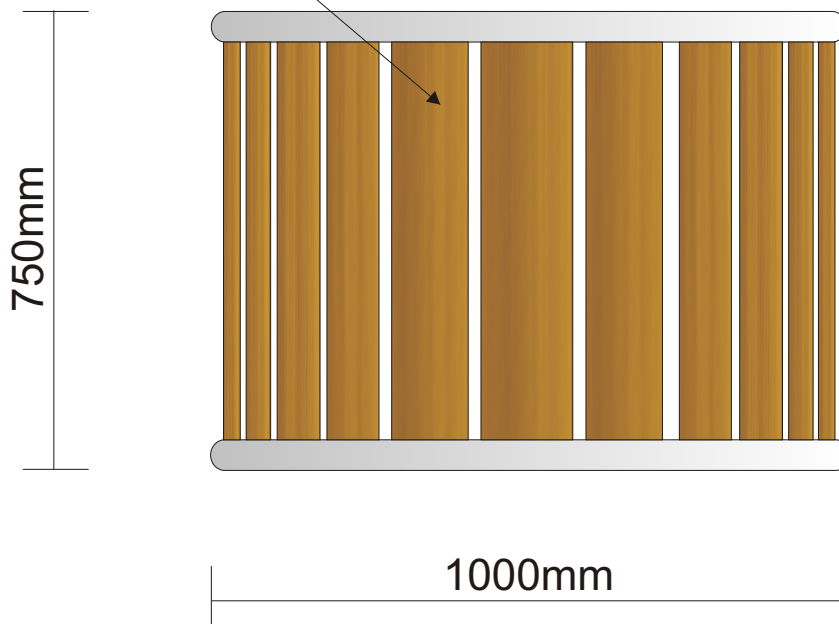

Product information

CIS Type 810ss Planter

Drawing No.
DS-810ss

Drawn
NAK

Date
28.02.09

Scale
NTS

Checked

Hardwood timber
slats 125mm
wide x 30mm thick

CIS Street Furniture
Albany Court
Blenheim Road
Ashbourne
DE6 1HA

T: 01335 300 234
F: 01335 300 353

sales@cis-streetfurniture
www.cis-streetfurniture.co.uk

Materials:
Stainless steel, grade 304 or 316
Galvanised mild steel, polyester powder coated
Other diameters & heights available