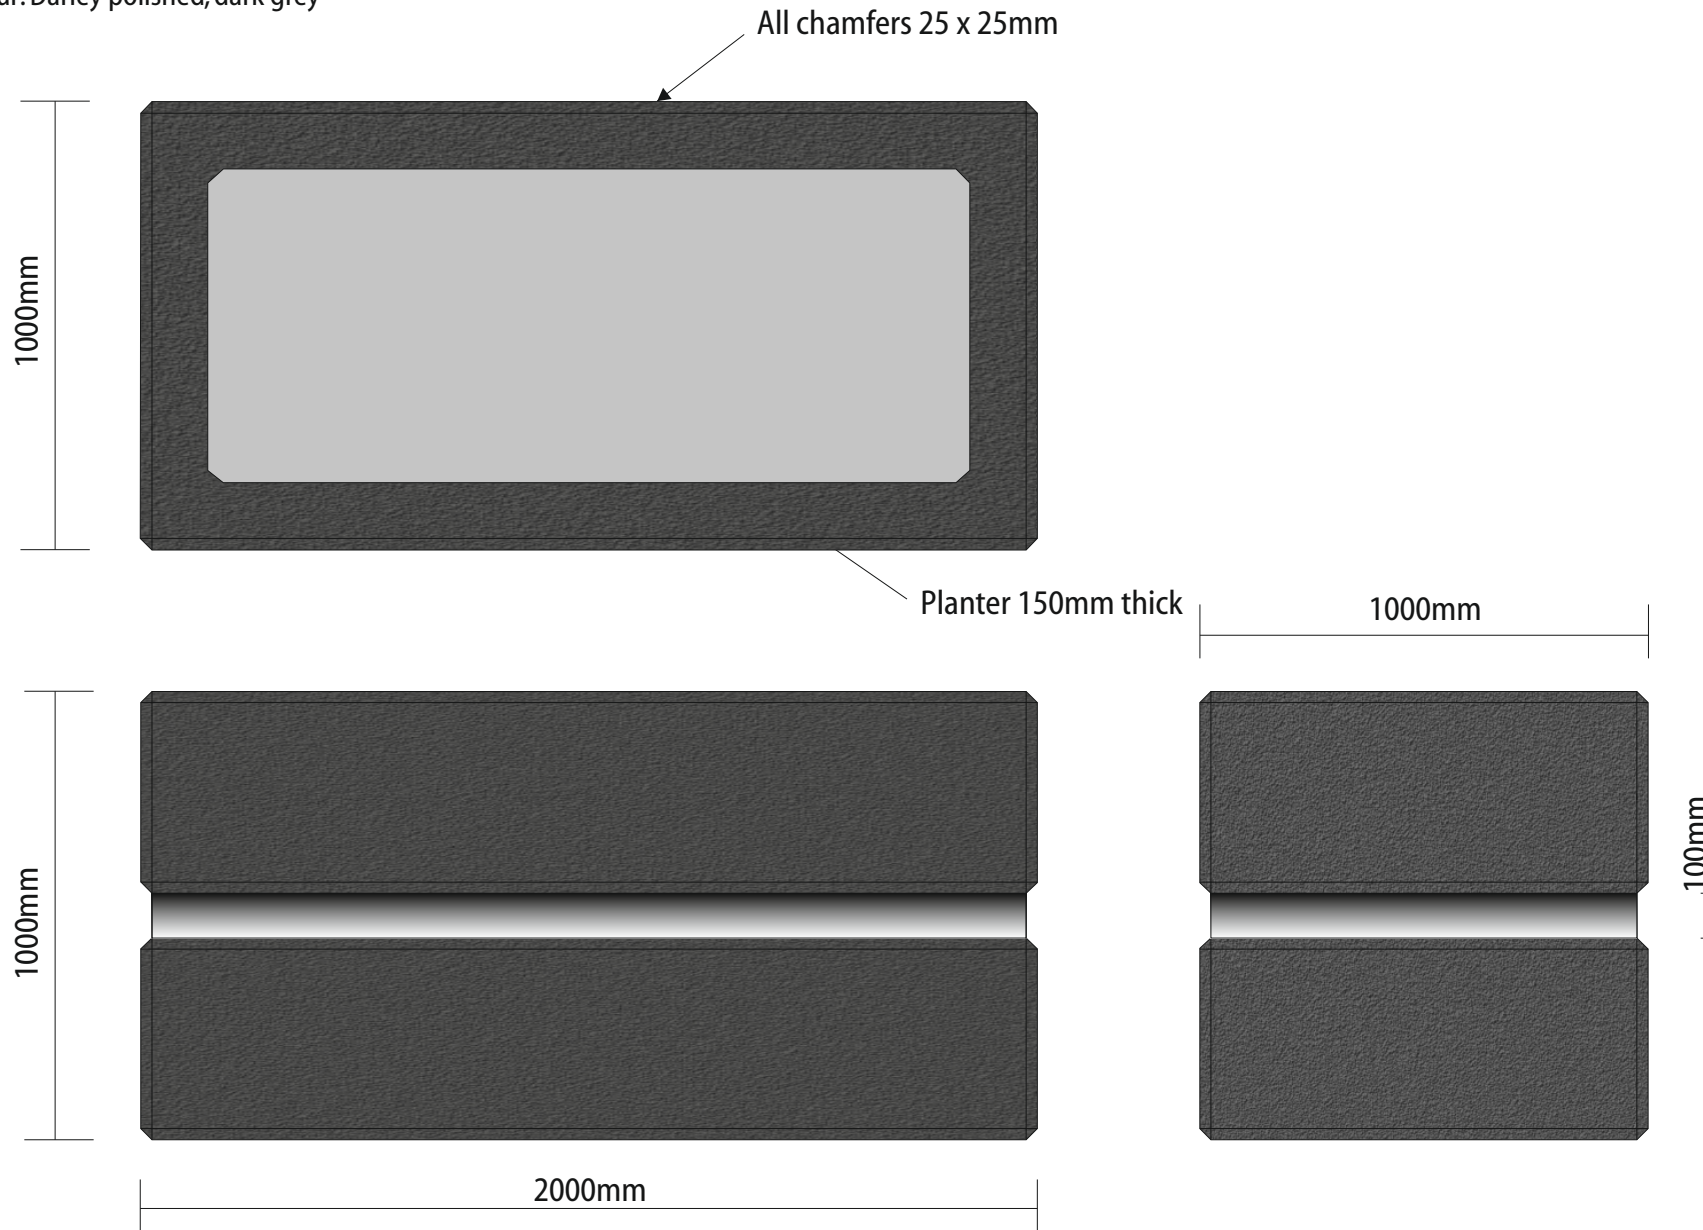

Product information

Type 820 Concrete Planter

Material: Polished concrete

Colour: Darley polished, dark grey

Drawing No.
DS-820

Drawn
NAK

Date
08.03.11

Scale
NTS