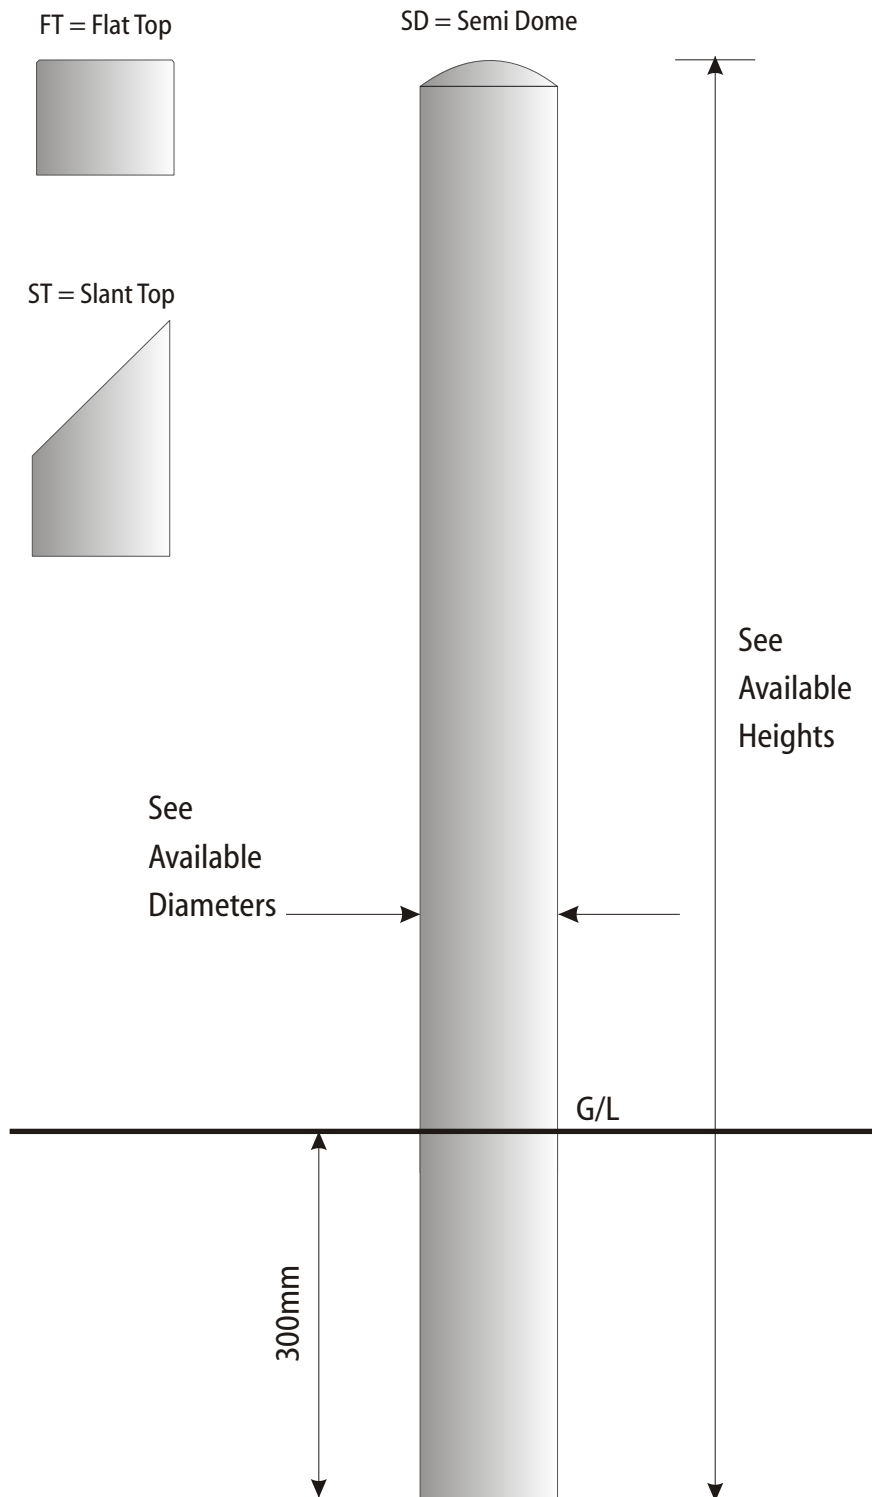

Product Information

CIS Type 1770 Bollard

www.cis-streetfurniture.co.uk

Drawing No.

DS1770

Drawn

NAK

Date

Guildford

GU5 9BL

Tel: 01483 203 388

Details

Available in the following diameters: 76, 89, 101, 114, 140, 168 & 194mm

Available in the following heights: 1000mm, 1200mm, 1300mm, 1500mm

Available in the following: Galvanised, Powder Coated, flat, semi dome or 45 degree angled tops